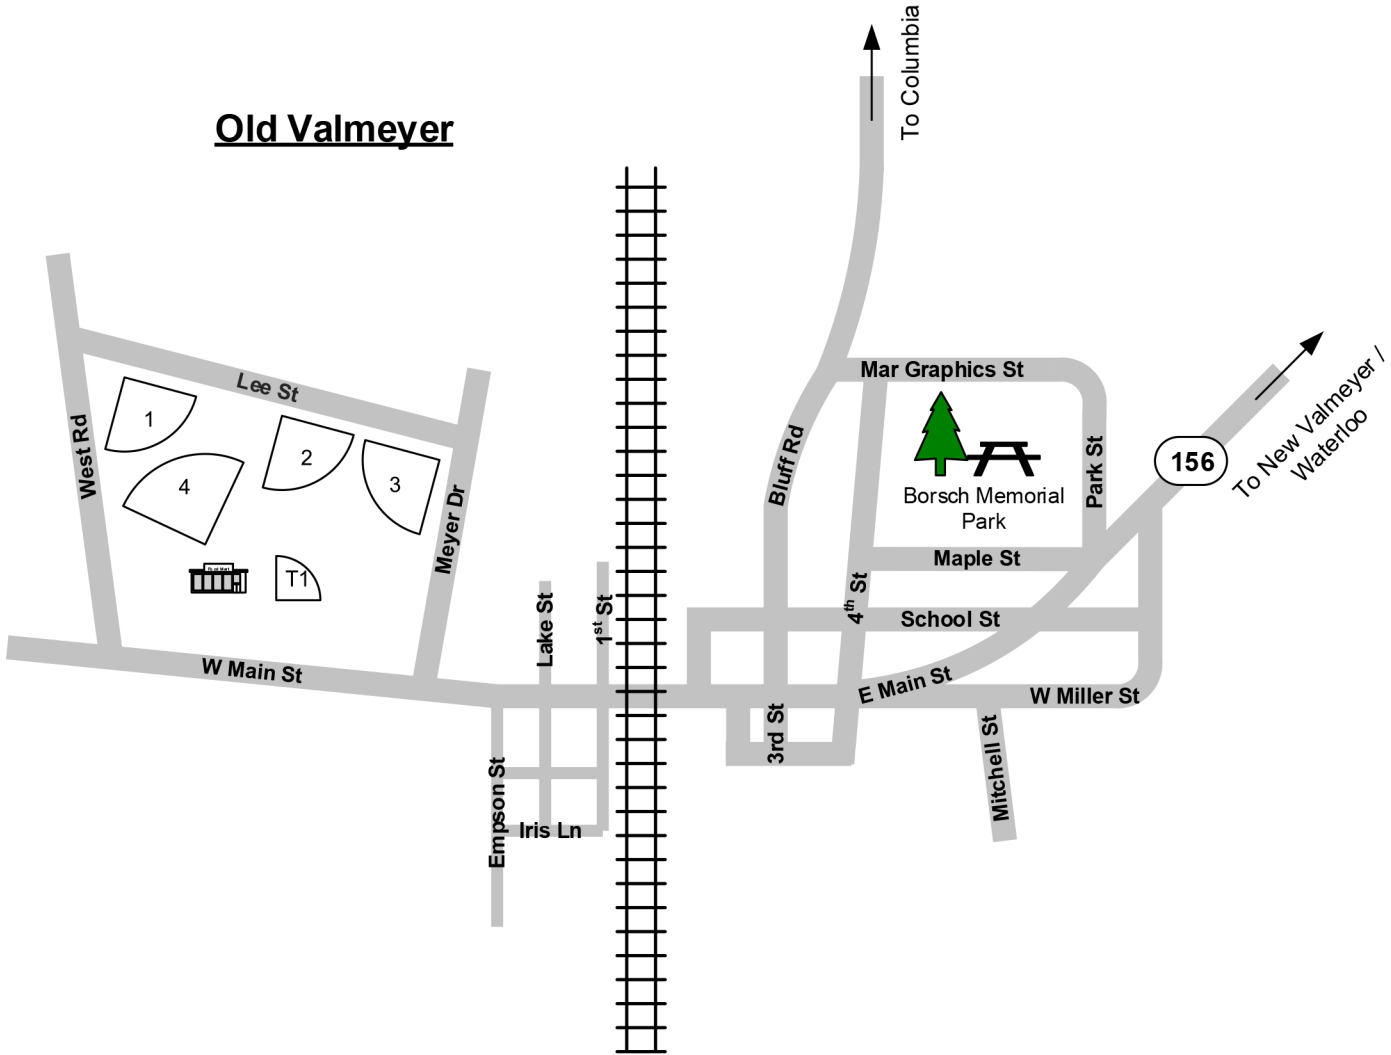

**Valmeyer
62295**

Old Valmeyer

General Directions:

To Valmeyer:

- 159 South to Hecker
- 156 West to Waterloo
(see Waterloo inset)
- 156 West to New Valmeyer
- 156 to Old Valmeyer